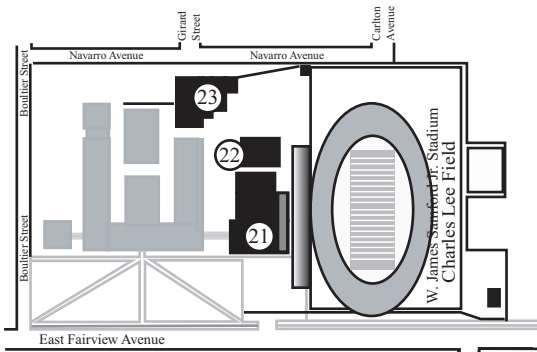

## Cloverdale Campus

# Huntingdon College Campus Map

Mailing Address:  
1500 East Fairview Avenue  
Montgomery, Alabama 36106-2148

### Jim Wilson Loop East Main Campus 1500 East Fairview Avenue

- 1 - Blount Residence Hall  
3025 Bankhead Avenue
- 2 - Bellingrath Hall - (BG)  
3104 Huntingdon College Drive
- 3 - Searcy Residence Hall  
3033 Bankhead Avenue
- 4 - Jackson Hall - Religion Department  
3030 Huntingdon College Drive
- 5 - Flowers Hall - (FL)  
3022 Huntingdon College Drive
- 6 - Maintenance Shop  
3045 Bankhead Avenue
- 7 - Pratt/Hanson Hall - (PT)  
3130 Jim Wilson Loop West
- 8 - Julia Russell Dining Hall  
3150 Jim Wilson Loop West
- 9 - Wilson Center - (WC)  
3160 Jim Wilson Loop West
- 10 - Trimble Hall - AISA  
1241 Woodley Road
- 11 - Delchamps President's Home  
3170 Jim Wilson Loop East
- 12 - Ligon Residence Hall  
3165 Jim Wilson Loop East
- 13 - Seay Twins Art Gallery  
3140 Jim Wilson Loop East

- 14 - Massey Beach and  
Championship Tennis Court
- 15 - The Hut  
3135 Jim Wilson Loop East
- 16 - Houghton Library - (HL)  
JavaCity (Basement)  
3031 Huntingdon College Drive
- 17 - Cathrine Dixon Roland Student Center  
Bookstore, Arena, Mailroom  
Department of Athletics  
3139 Jim Wilson Loop East
- 18 - Posey Press Box & Baseball Field  
3126 Narrow Lane Road
- 19 - Sybil Smith Hall - (SM)  
3105 Huntingdon College Drive
- 20 - Stable Studios - (ST)  
1216 Woodley Road