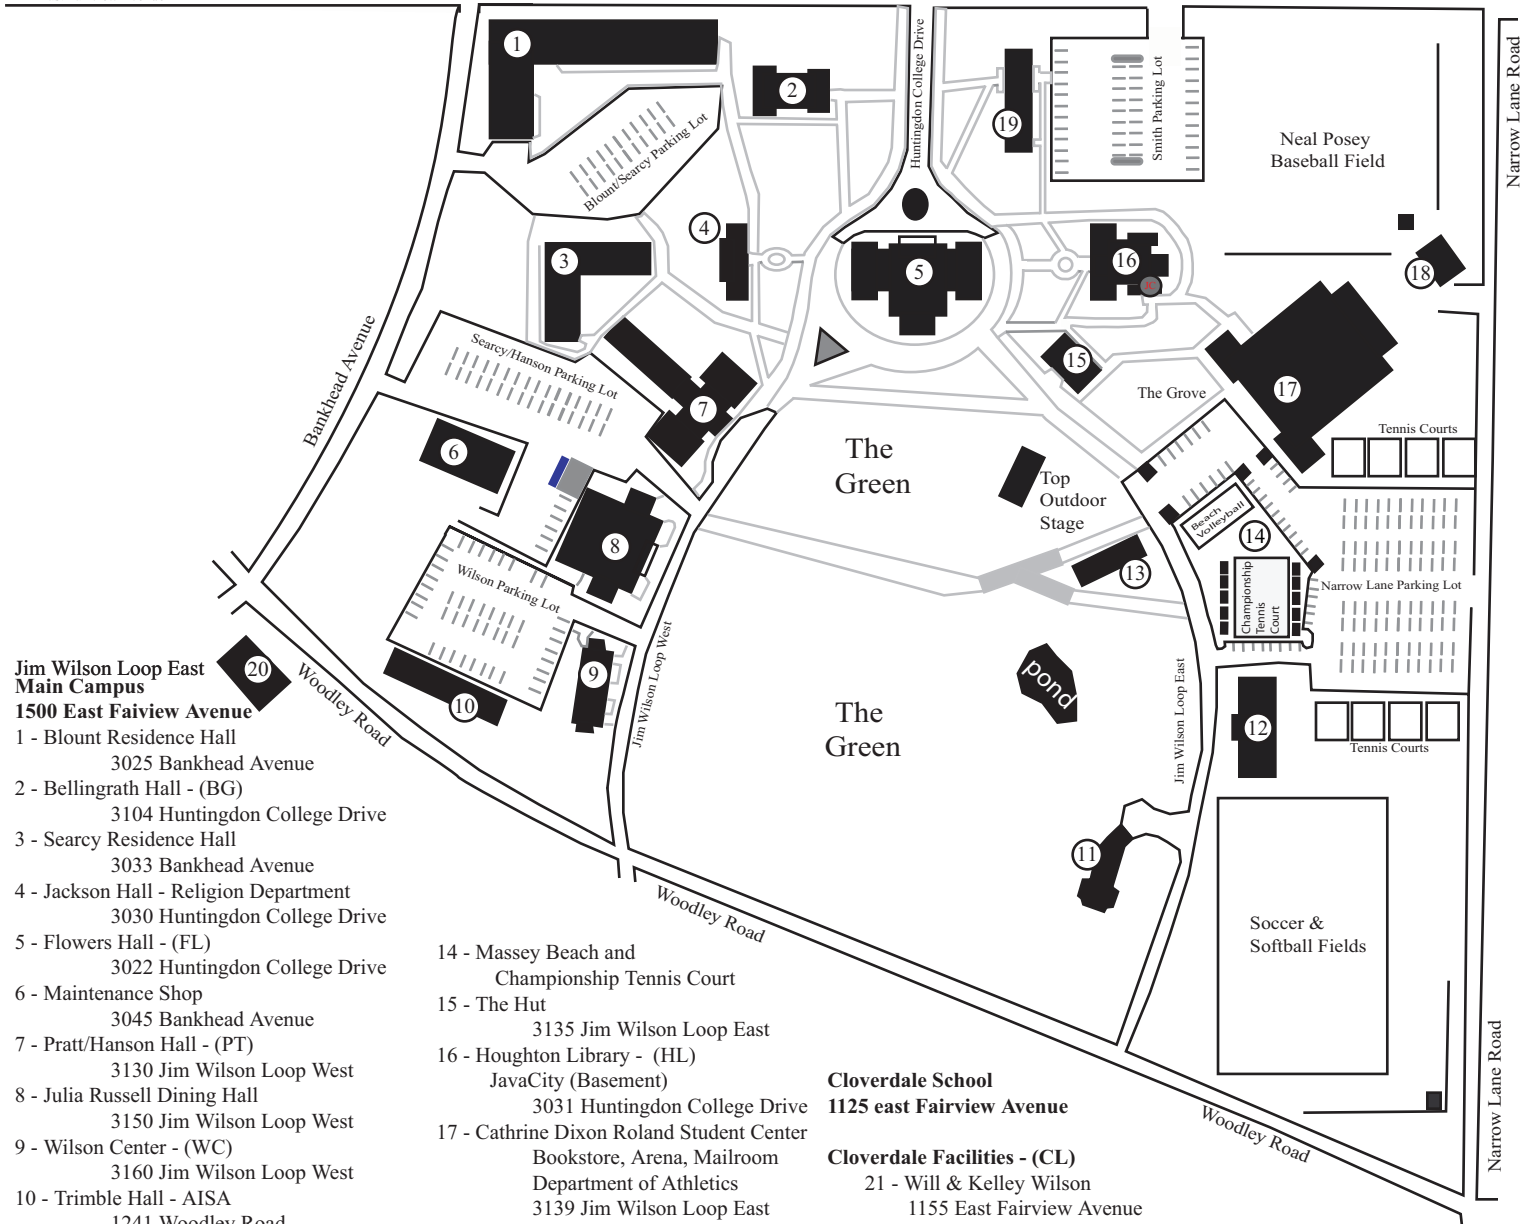

## Cloverdale Campus

### Jim Wilson Loop East Main Campus 1500 East Fairview Avenue

- 1 - Blount Residence Hall  
3025 Bankhead Avenue
- 2 - Bellingrath Hall - (BG)  
3104 Huntingdon College Drive
- 3 - Searcy Residence Hall  
3033 Bankhead Avenue
- 4 - Jackson Hall - Religion Department  
3030 Huntingdon College Drive
- 5 - Flowers Hall - (FL)  
3022 Huntingdon College Drive
- 6 - Maintenance Shop  
3045 Bankhead Avenue
- 7 - Pratt/Hanson Hall - (PT)  
3130 Jim Wilson Loop West
- 8 - Julia Russell Dining Hall  
3150 Jim Wilson Loop West
- 9 - Wilson Center - (WC)  
3160 Jim Wilson Loop West
- 10 - Trimble Hall - AISA  
1241 Woodley Road
- 11 - Delchamps President's Home  
3170 Jim Wilson Loop East
- 12 - Ligon Residence Hall  
3165 Jim Wilson Loop East
- 13 - Seay Twins Art Gallery  
3140 Jim Wilson Loop East

- 14 - Massey Beach and  
Championship Tennis Court
- 15 - The Hut  
3135 Jim Wilson Loop East
- 16 - Houghton Library - (HL)  
JavaCity (Basement)  
3031 Huntingdon College Drive
- 17 - Cathrine Dixon Roland Student Center  
Bookstore, Arena, Mailroom  
Department of Athletics  
3139 Jim Wilson Loop East
- 18 - Posey Press Box & Baseball Field  
3126 Narrow Lane Road
- 19 - Sybil Smith Hall - (SM)  
3105 Huntingdon College Drive
- 20 - Stable Studios - (ST)  
1216 Woodley Road

### Cloverdale School 1125 East Fairview Avenue

- #### Cloverdale Facilities - (CL)
- 21 - Will & Kelley Wilson  
1155 East Fairview Avenue  
Community & Athletic Center  
Football & Volleyball Offices  
Athletic Weight Room
  - 22 - Field House  
1155 East Fairview Avenue  
Football Locker Room  
Football Coaches
  - 23 - Weil Center  
1125 East Fairview Avenue  
Athletic Training Education,  
Coaching Education,  
Human Performance Offices