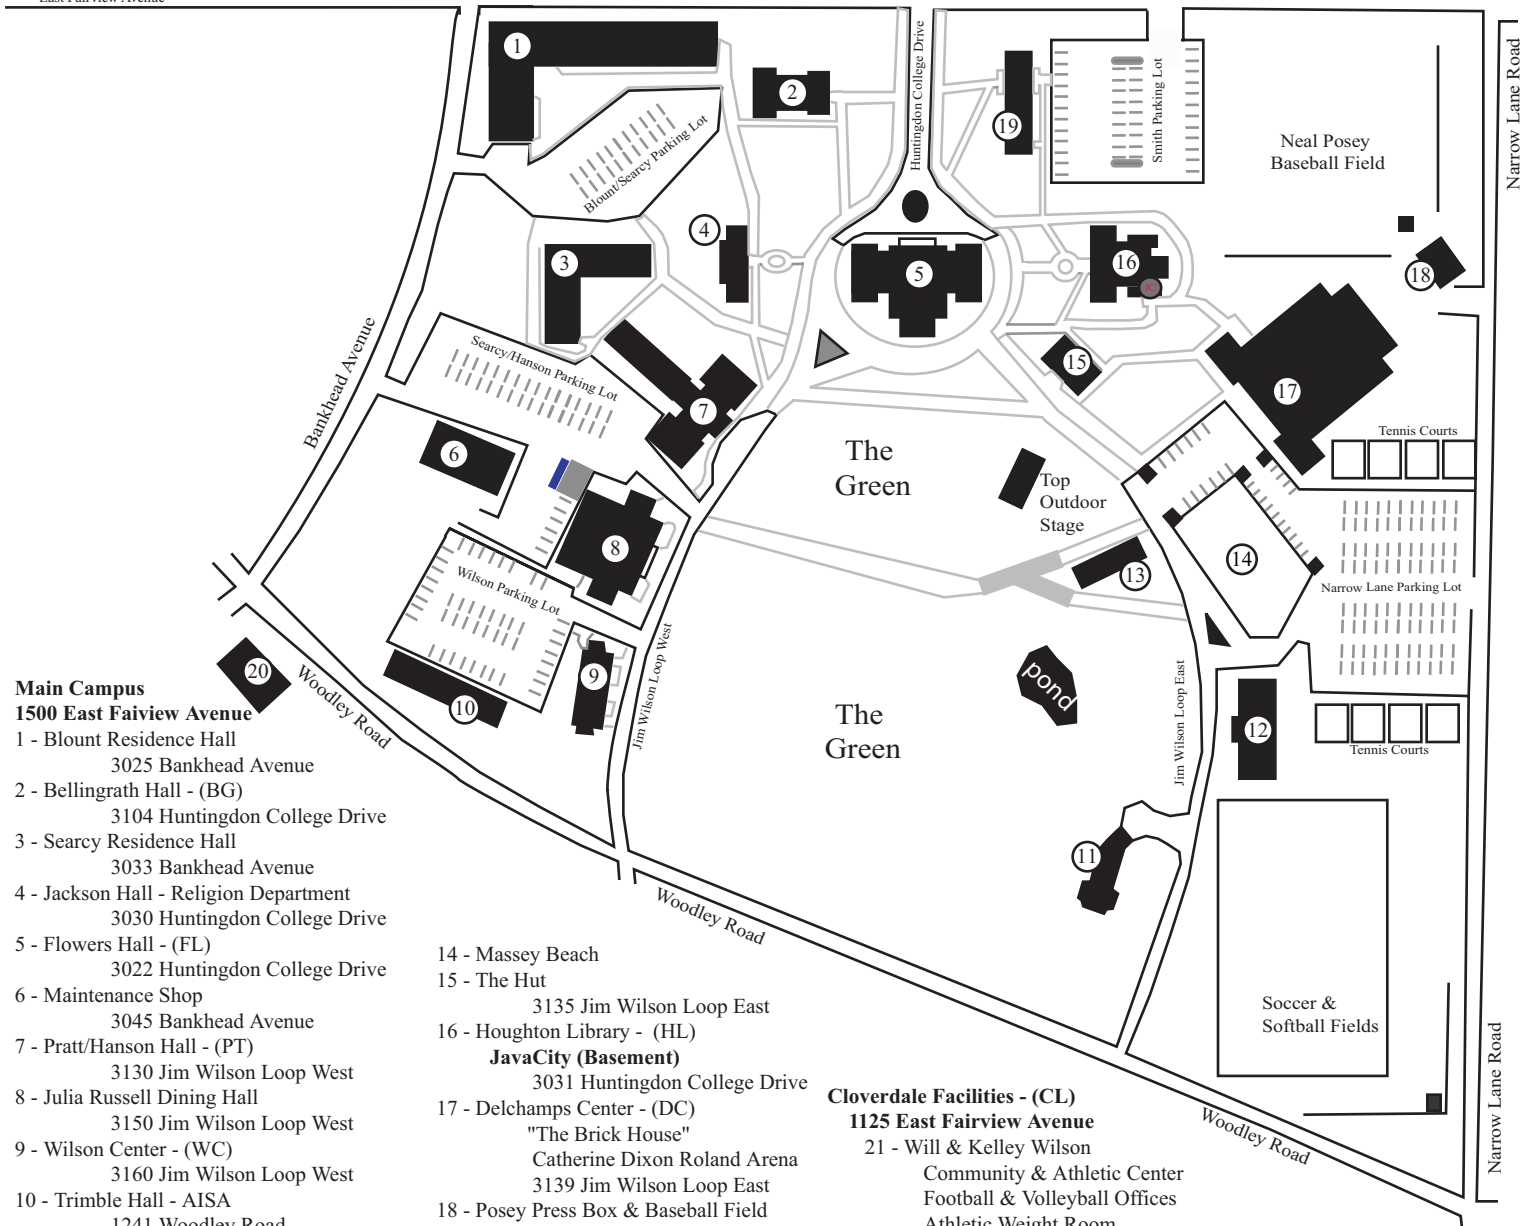

Cloverdale Campus

Huntingdon College Campus Map

Mailing Address:
1500 East Fairview Avenue
Montgomery, Alabama 36106-2148

Main Campus

1500 East Fairview Avenue

- 1 - Blount Residence Hall
3025 Bankhead Avenue
- 2 - Bellingrath Hall - (BG)
3104 Huntingdon College Drive
- 3 - Searcy Residence Hall
3033 Bankhead Avenue
- 4 - Jackson Hall - Religion Department
3030 Huntingdon College Drive
- 5 - Flowers Hall - (FL)
3022 Huntingdon College Drive
- 6 - Maintenance Shop
3045 Bankhead Avenue
- 7 - Pratt/Hanson Hall - (PT)
3130 Jim Wilson Loop West
- 8 - Julia Russell Dining Hall
3150 Jim Wilson Loop West
- 9 - Wilson Center - (WC)
3160 Jim Wilson Loop West
- 10 - Trimble Hall - AISA
1241 Woodley Road
- 11 - President's Home
1393 Woodley Road
- 12 - Ligon Residence Hall
3165 Jim Wilson Loop East
- 13 - Seay Twins Art Gallery
3140 Jim Wilson Loop East

- 14 - Massey Beach
- 15 - The Hut
3135 Jim Wilson Loop East
- 16 - Houghton Library - (HL)
JavaCity (Basement)
3031 Huntingdon College Drive
- 17 - Delchamps Center - (DC)
"The Brick House"
Catherine Dixon Roland Arena
3139 Jim Wilson Loop East
- 18 - Posey Press Box & Baseball Field
3126 Narrow Lane Road
- 19 - Sybil Smith Hall - (SM)
3105 Huntingdon College Drive
- 20 - Stable Studios - (ST)
1216 Woodley Road

Cloverdale Facilities - (CL)

- 1125 East Fairview Avenue
- 21 - Will & Kelley Wilson
Community & Athletic Center
Football & Volleyball Offices
Athletic Weight Room
 - 22 - Field House
Football Locker Room
Football Coaches
 - 23 - Weil Center
Athletic Training Education,
Coaching Education,
Human Performance Offices
 - 24 - Cloverdale Security Office