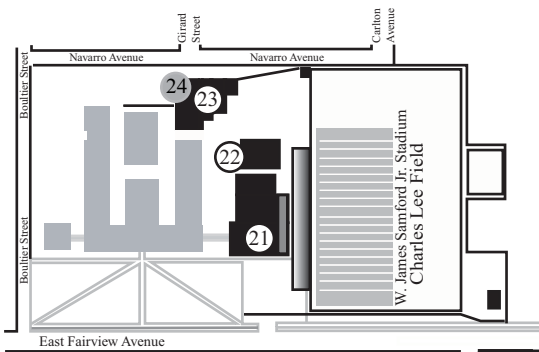

Cloverdale Campus

Huntingdon College Campus Map

Mailing Address:
1500 East Fairview Avenue
Montgomery, Alabama 36106-2148

Main Campus

1500 East Fairview Avenue

- 1 - Blount Residence Hall
3025 Bankhead Avenue
- 2 - Bellingrath Hall - (BG)
3104 Huntingdon College Drive
- 3 - Searcy Residence Hall
3033 Bankhead Avenue
- 4 - Jackson Hall - Religion Department
3030 Huntingdon College Drive
- 5 - Flowers Hall - (FL)
3022 Huntingdon College Drive
- 6 - Maintenance Shop
3045 Bankhead Avenue
- 7 - Pratt/Hanson Hall - (PT)
3130 Jim Wilson Loop West
- 8 - Julia Russell Dining Hall
3150 Jim Wilson Loop West
- 9 - Wilson Center - (WC)
3160 Jim Wilson Loop West
- 10 - Trimble Hall - AISA
1241 Woodley Road
- 11 - President's Home
1393 Woodley Road
- 12 - Ligon Residence Hall
3165 Jim Wilson Loop East
- 13 - Seay Twins Art Gallery
3140 Jim Wilson Loop East

- 14 - Massey Beach
- 15 - The Hut
3135 Jim Wilson Loop East
- 16 - Houghton Library - (HL)
JavaCity (Basement)
3031 Huntingdon College Drive
- 17 - Delchamps Center - (DC)
"The Brick House"
Catherine Dixon Roland Arena
3139 Jim Wilson Loop East
- 18 - Posey Press Box & Baseball Field
3126 Narrow Lane Road
- 19 - Sybil Smith Hall - (SM)
3105 Huntingdon College Drive
- 20 - Stable Studios - (ST)
1216 Woodley Road

Cloverdale Facilities - (CL)

- 1125 East Fairview Avenue
- 21 - Will & Kelley Wilson
Community & Athletic Center
Football & Volleyball Offices
Athletic Weight Room
 - 22 - Field House
Football Locker Room
Football Coaches
 - 23 - Weil Center
Athletic Training Education,
Coaching Education,
Human Performance Offices
 - 24 - Cloverdale Security Office