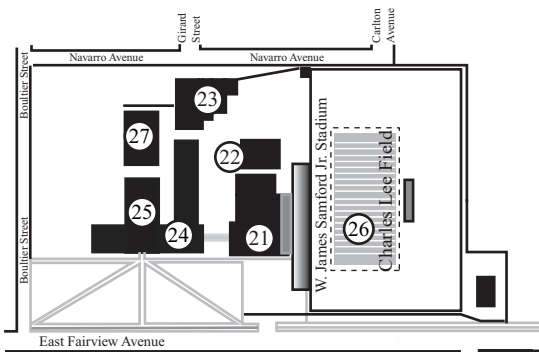

Cloverdale Campus