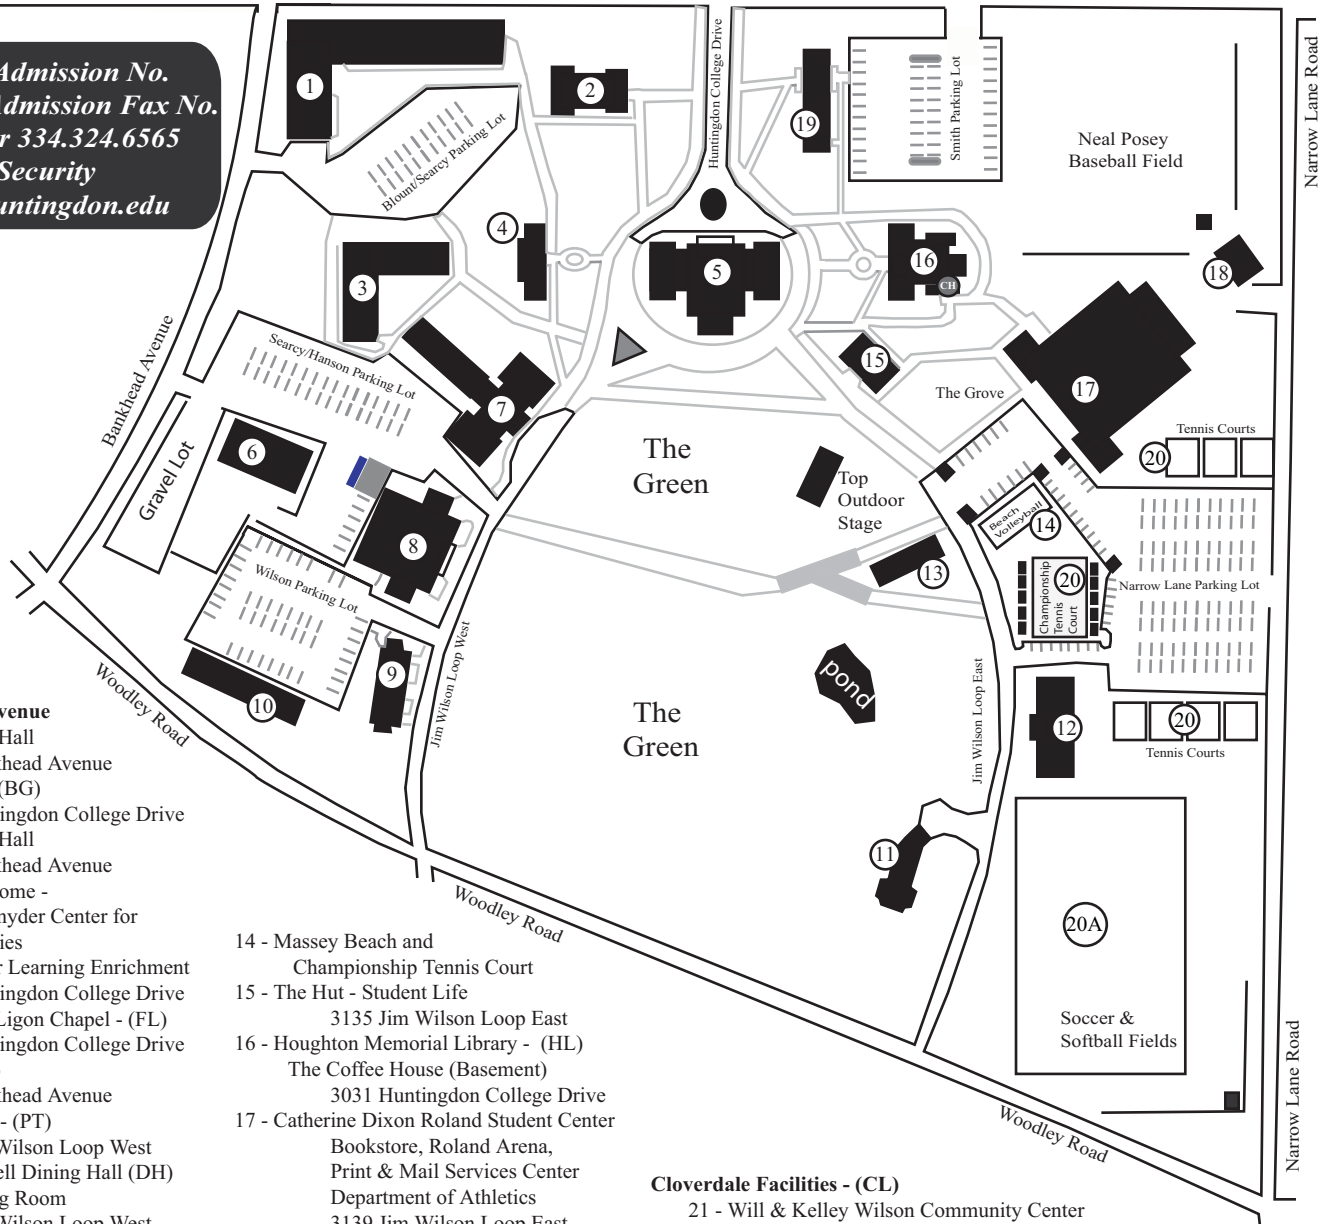

Main Campus

1500 East Fairview Avenue

- 1 - Blount Residence Hall
3025 Bankhead Avenue
- 2 - Bellingrath Hall - (BG)
3104 Huntingdon College Drive
- 3 - Searcy Residence Hall
3033 Bankhead Avenue
- 4 - Miriam Jackson Home -
Phyllis Gunter Snyder Center for
Campus Ministries
Staton Center for Learning Enrichment
3030 Huntingdon College Drive
- 5 - Flowers Hall and Ligon Chapel - (FL)
3022 Huntingdon College Drive
- 6 - Maintenance Shop
3045 Bankhead Avenue
- 7 - Pratt/Hanson Hall - (PT)
3130 Jim Wilson Loop West
- 8 - Julia Walker Russell Dining Hall (DH)
Stallworth Dining Room
3150 Jim Wilson Loop West
- 9 - Wilson Center - (WC)
3160 Jim Wilson Loop West
- 10 - Trimble Hall
1241 Woodley Road
- 11 - Delchamps President's Home
3170 Jim Wilson Loop East
- 12 - Ligon Residence Hall
3165 Jim Wilson Loop East
- 13 - Seay Twins Art Gallery
3140 Jim Wilson Loop East

- 14 - Massey Beach and
Championship Tennis Court
- 15 - The Hut - Student Life
3135 Jim Wilson Loop East
- 16 - Houghton Memorial Library - (HL)
The Coffee House (Basement)
3031 Huntingdon College Drive
- 17 - Catherine Dixon Roland Student Center
Bookstore, Roland Arena,
Print & Mail Services Center
Department of Athletics
3139 Jim Wilson Loop East
- 18 - Neal Posey Baseball Field & Press Box
3126 Narrow Lane Road
- 19 - Sybil Smith Hall - (SM)
3105 Huntingdon College Drive
- 20 - George Gibbs Tennis Center
- 20A - Soccer and Softball Fields

Cloverdale Facilities - (CL)

- 21 - Will & Kelley Wilson Community Center
James W. Wilson Jr. Gymnasium
1155 East Fairview Avenue
- 22 - Coach "Buzz" Phillips Field House
1155 East Fairview Avenue
- 23 - Dr. Laurie Jean Weil Center
1125 East Fairview Avenue
- 24 - Cloverdale Building
1125 East Fairview Avenue
- 25 - Leo J. Drum Jr. Theater
Cloverdale Building
- 26 - W. James Samford Jr. Stadium &
Charles Lee Field
1155 East Fairview Avenue
- 27 - ProImpact Physical Therapy &
Wrestling